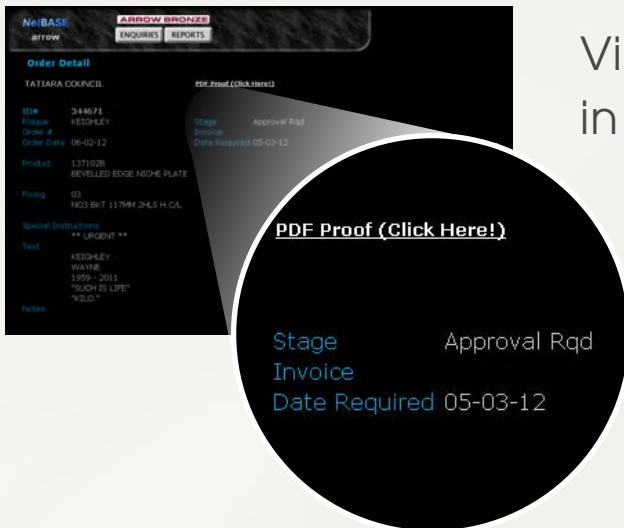

What's new?

ARROW BRONZE

Proofs

View your proofs
in Online Order Checking

- Log into Online Order Checking
- Find your order
- Check on "Proof" review

LinkedInMemory – Patent Pending QR Codes

Include a QR Code cast onto a plaque with link to e-memorial, cemetery website or family website scan with your smart phone to open up website